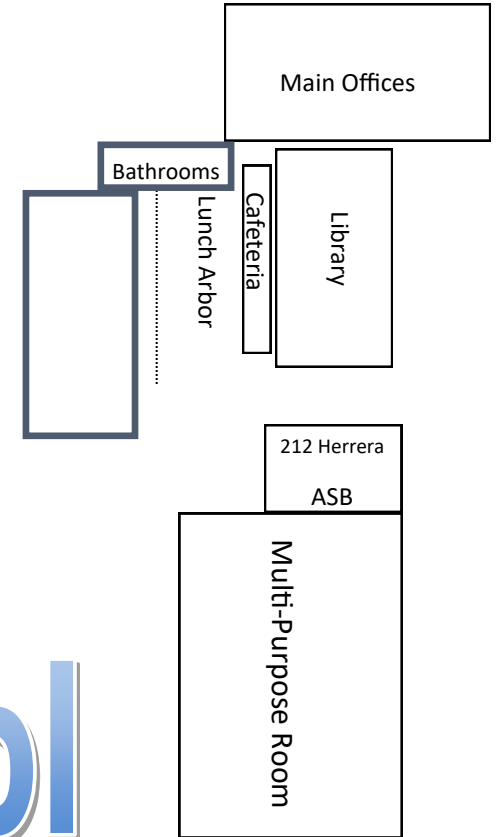

Speech
back
room of
RSP

Building 500

Upstairs

508 RSP Sanchez	507 Martinez	506 Math Staff
--------------------	-----------------	-------------------

505
Murray

Bathrooms

Building 400

Upstairs

504 ELA Staff	503 YMCA	502 Coach Pitts
------------------	-------------	--------------------

Downstairs

501
Coach Herrera

Bathrooms

404 Herrera	403 Barrett	402 Lozano
----------------	----------------	---------------

Social Science

Downstairs

401
Lozada

201
Zuazo Art

202
Mercado

Building 200

Building 300

301 Cuestas Enrichment	302 Molina Enrichment
---------------------------	--------------------------

Boys Locker Room	Girls Locker Room
------------------	-------------------

Friendship Plaza

Vista Del Mar School